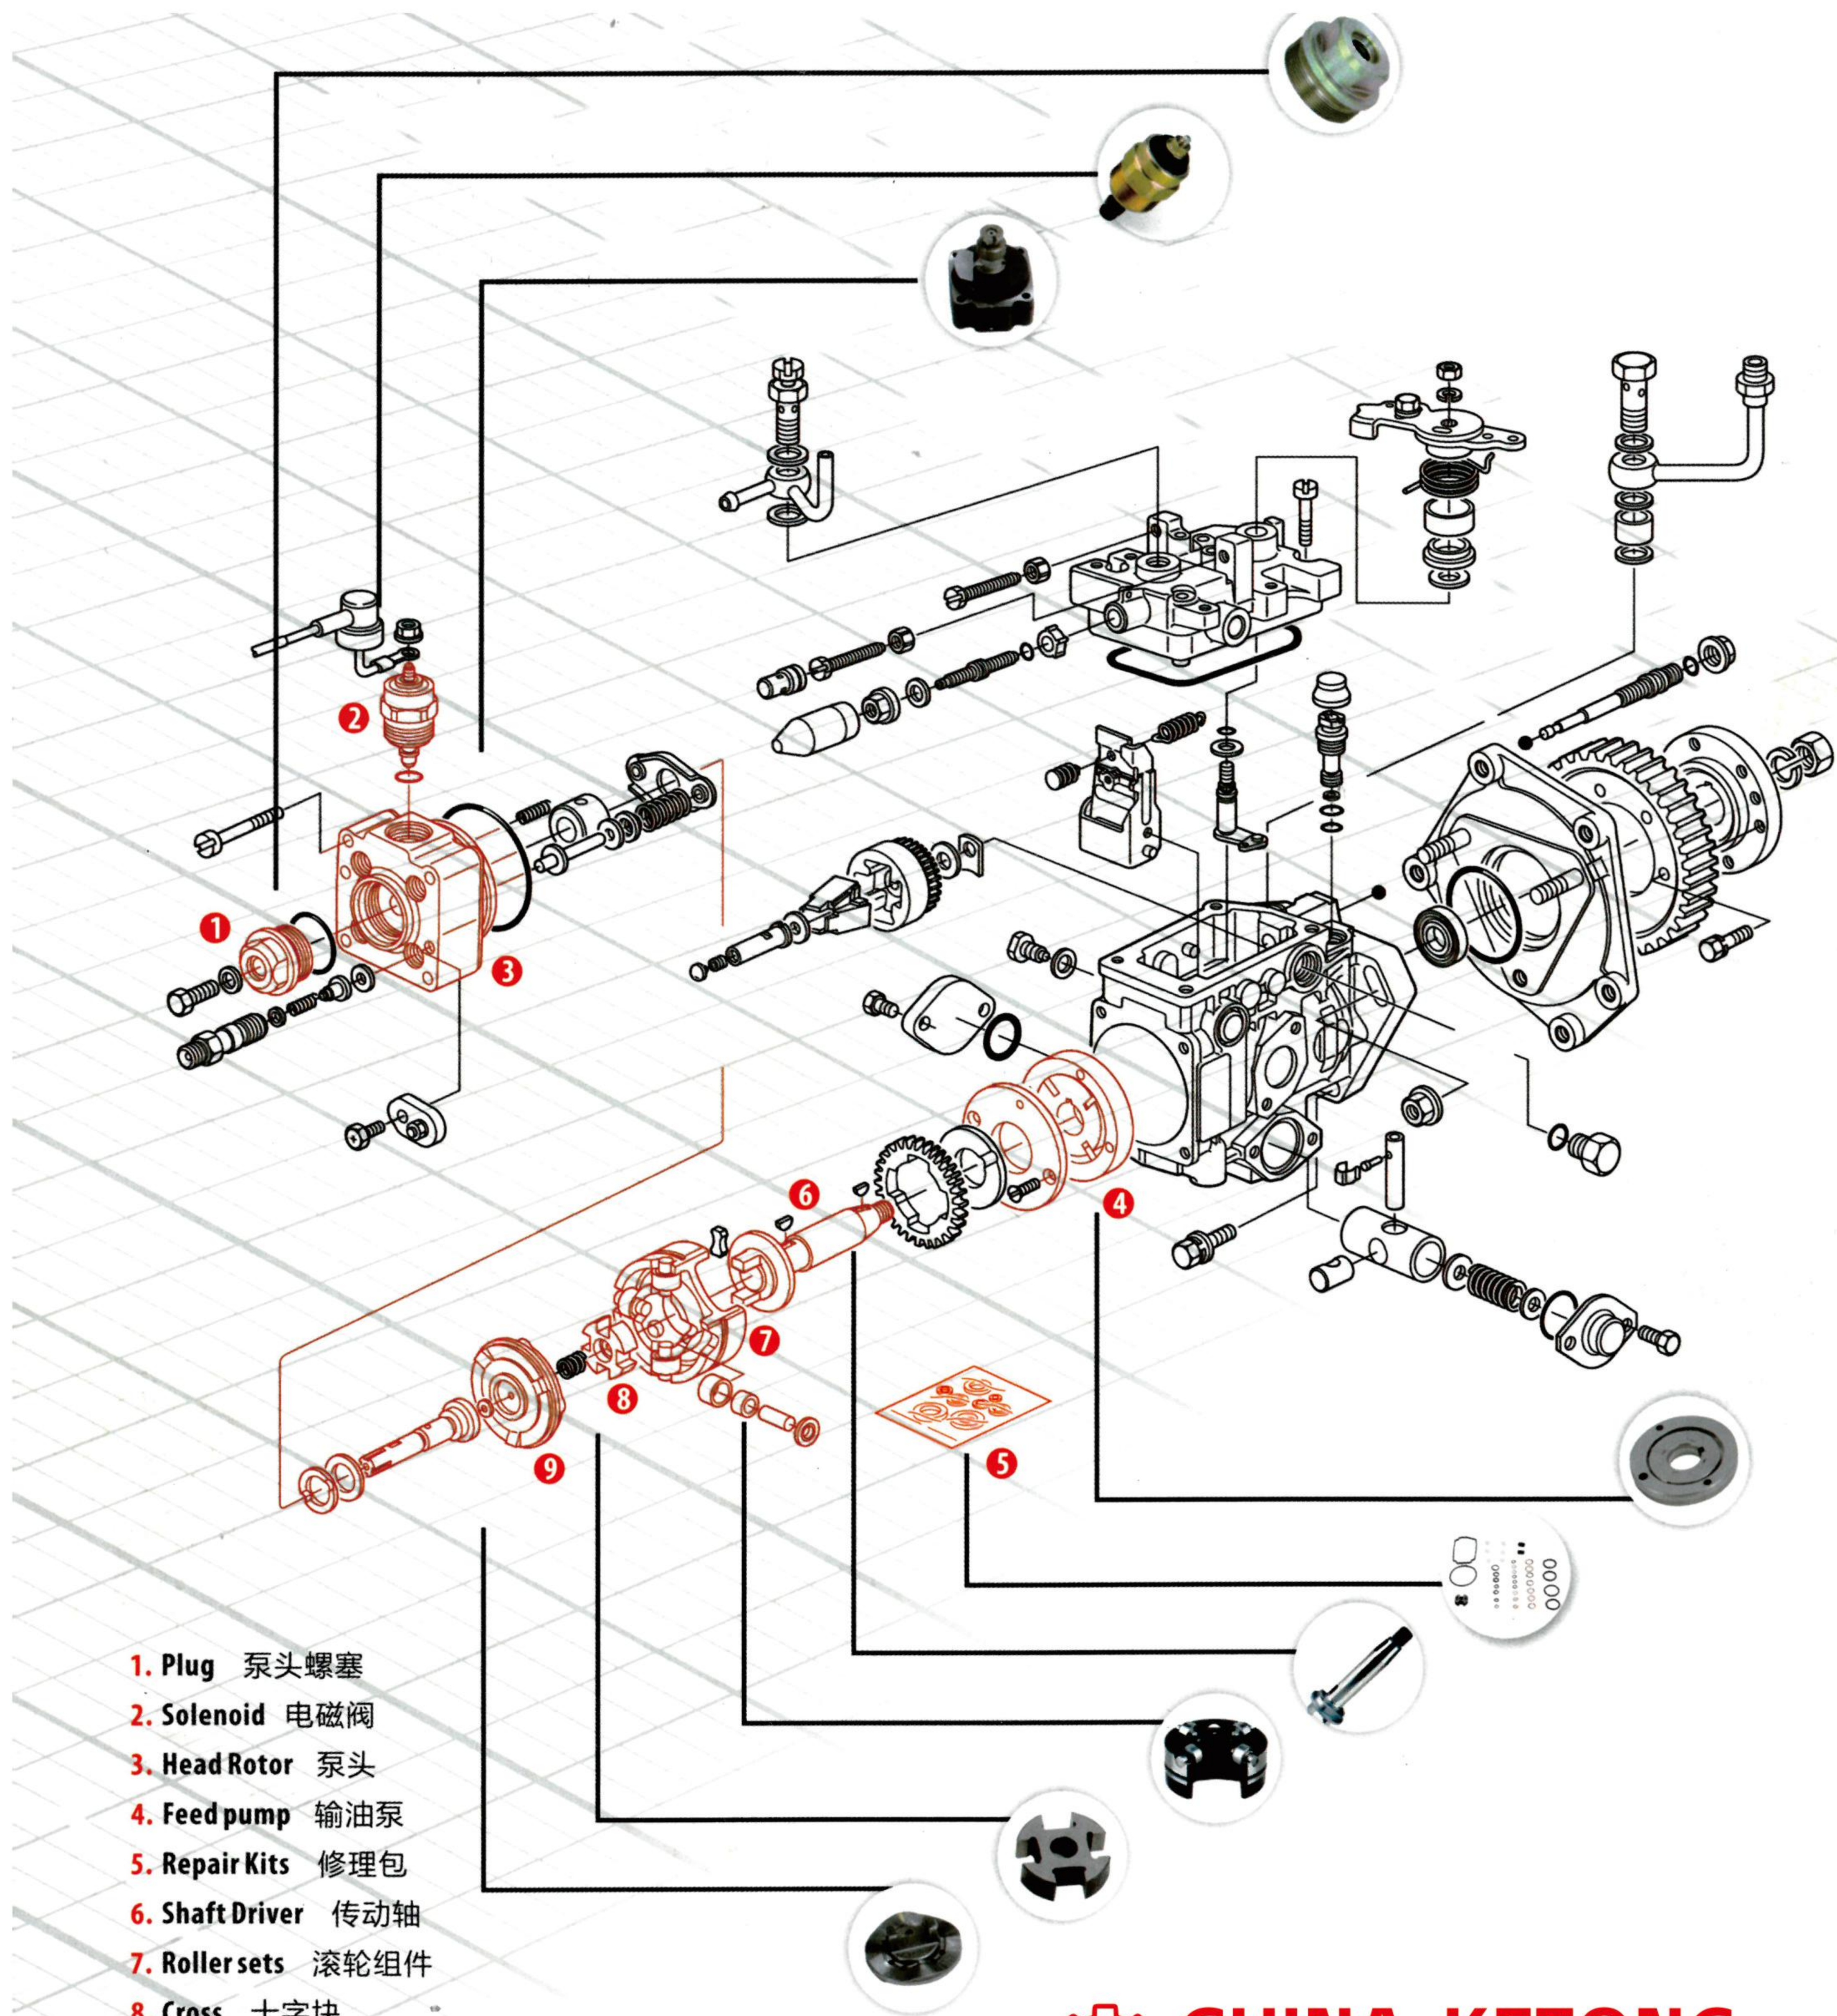

CHINA-KETONG

1. Plug 泵头螺塞
2. Solenoid 电磁阀
3. Head Rotor 泵头
4. Feed pump 输油泵
5. Repair Kits 修理包
6. Shaft Driver 传动轴
7. Roller sets 滚轮组件
8. Cross 十字块
9. Cam Disk 凸轮盘

CHINA-KETONG
中科通® 配件厂 PARTS PLANT